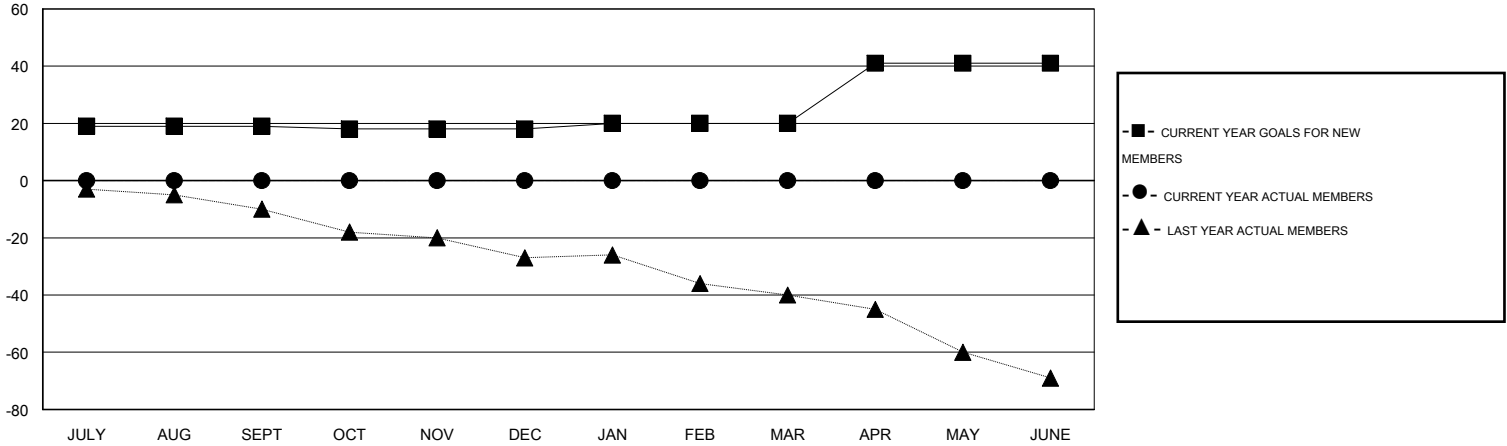

MONTHLY MEMBERSHIP PROGRESS REPORT

District 202 M

Results as of: 6/30/2016

GMT: Huck Taingahue

LOCATION NEW ZEALAND

GMT CA 7

Clubs					Members				
RESULTS FOR 2016-2017					RESULTS FOR 2016-2017				
QUARTER	NEW CLUB GOAL	NEW CLUBS	DROPPED CLUBS	NET GAIN/LOSS	QUARTER	NEW MEMBER GOAL	CHARTER AND NEW MEMBERS ADDED	DROPPED MEMBERS	NET GAIN/LOSS
JULY/AUG/SEPT	1	0	0	0	JULY/AUG/SEPT	19	0	0	0
OCT/NOV/DEC	0	0	0	0	OCT/NOV/DEC	-1	0	0	0
JAN/FEB/MAR	0	0	0	0	JAN/FEB/MAR	2	0	0	0
APR/MAY/JUNE	1	0	0	0	APR/MAY/JUNE	21	0	0	0

GOALS AND ACTUAL NEW CLUBS CUMULATIVE

GOALS AND ACTUAL MEMBERS CUMULATIVE

DROPPED CLUBS: 0	0 CLUBS OF 0 ADDED 1 OR MORE NEW MEMBERS	GENDER DISTRIBUTION
		MALE 0 (100.00%)
		FEMALE 0 (100.00%)
DROPPED MEMBERS	CLICK HERE FOR HEALTH ASSESSMENT DATA	FAMILY UNIT MEMBERS 0
DECEASED 0		HEAD OF HOUSEHOLD 0
CLUB CANCELLED 0		NON-HEAD OF HOUSEHOLD 0
OTHER 0		
TOTAL 0		